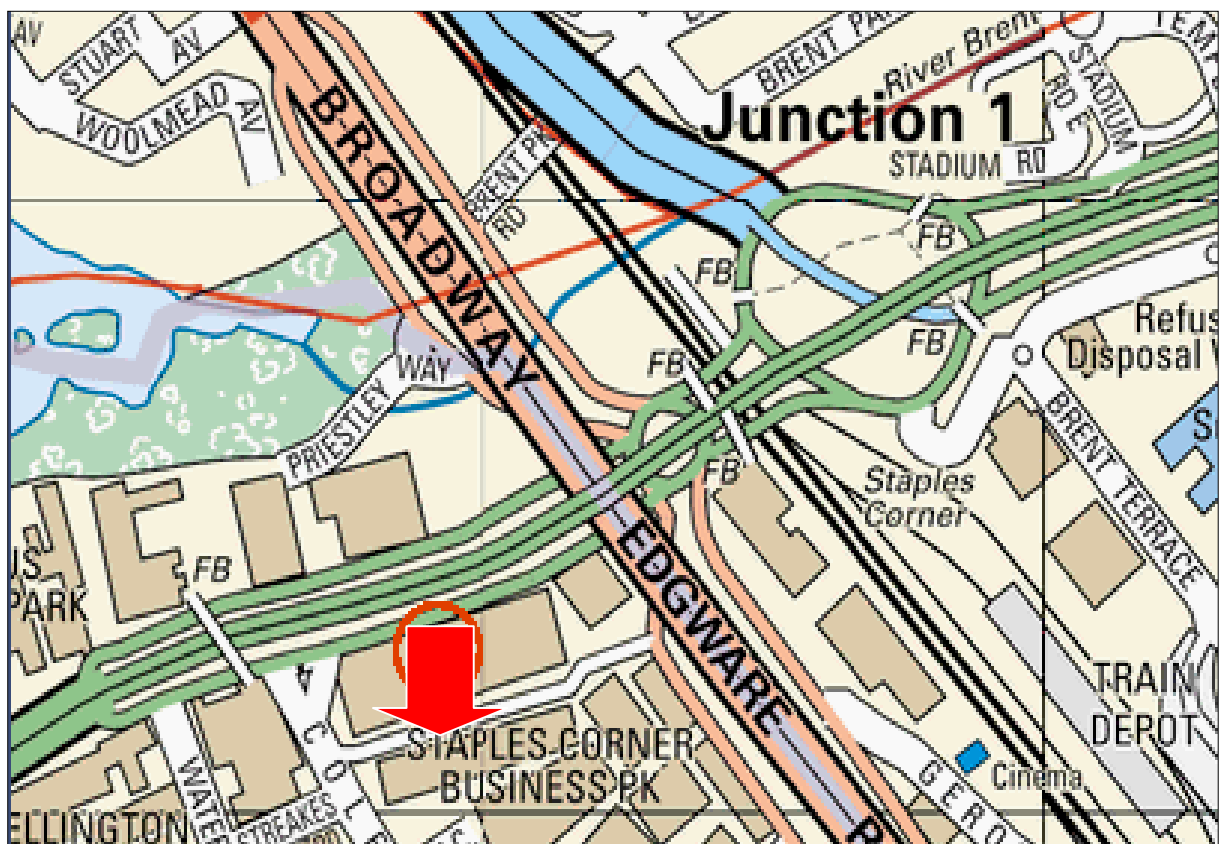

NARC London Training Centre:

Situated at Staples Corner Business Park, at the end of the M1 on the A406 North Circular.

Unit 11 Staples Corner Industrial Park - NW2 7JP

By Car: From roundabout at the end of the M1 follow signs for A4088 Wembley. Go straight across Staples Corner roundabout. Travel 100m up the hill and turn left into Staples Corner Industrial Estate. A further 90m down through the estate, midway on the right is unit 11. NARC.