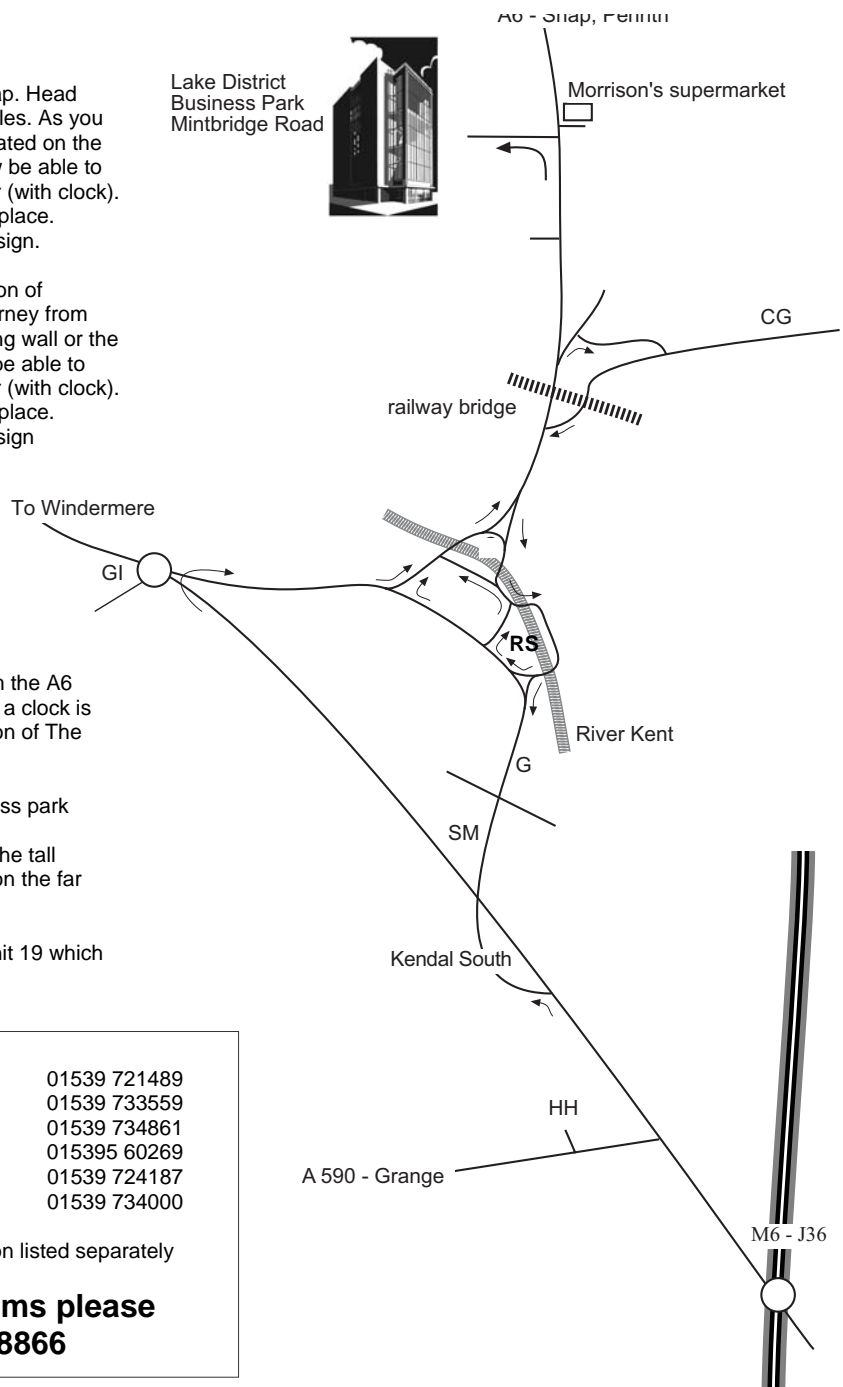

From the north: leave M6 at J39 Shap. Head south towards Kendal on A6 for 12 miles. As you enter Kendal the training centre is located on the 3rd right hand turning. You should now be able to see Lake District Business Park tower (with clock). It is in this building that training takes place. Please find door at rear with "NARC" sign.

By rail: The west coast mainline station of Oxenholme is approx. 2 miles taxi journey from the centre. Please ask for the Climbing wall or the old Farley's factory, You should now be able to see Lake District Business Park tower (with clock). It is in this building that training takes place. Please find door at rear with "NARC" sign

The buildings;

As you drive down Mintbridge Rd from the A6 Shap Rd the obvious tall building with a clock is the training centre (the training division of The heightec Group).

Take the second right onto the business park

All candidates should park in front of the tall building and enter via the black door on the far side of the building.

The heightec offices are located at Unit 19 which is approx. 75m on the right.

Key to accommodation on map:

G	Glenholme guest house	01539 721489
SM	Stonecross Manor	01539 733559
RS	Riverside Hotel	01539 734861
HH	Heaves Hotel	015395 60269
GI	Gateway Inn	01539 724187
CG	Castle Green	01539 734000

Please see full list of accommodation listed separately

If you have any problems please phone us on 01539 728866