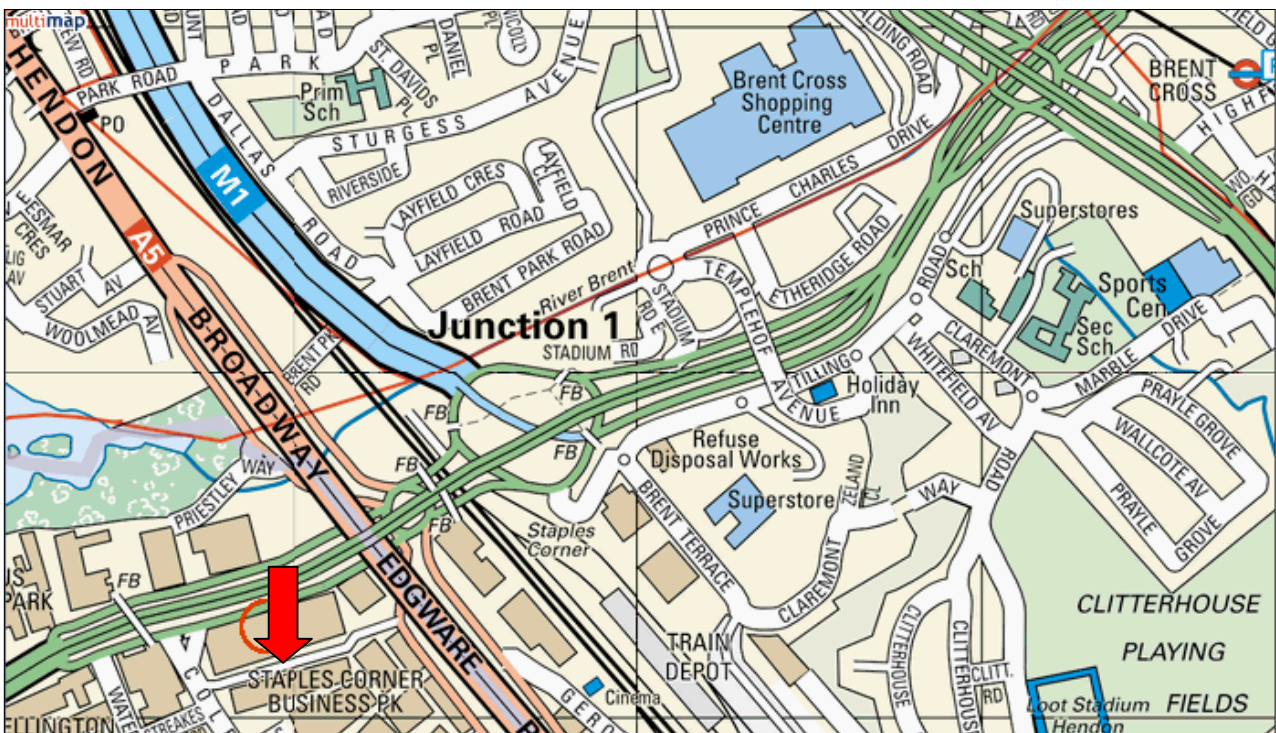

By foot from Brent Cross station (1.5 kilometre- 25 minutes):

By foot from Brent Cross station (1.5 kilometre- 25 minutes):

Exit the station and turn right along Highfield Avenue to end junction.
Turn right and follow this, turning left under the flyover.
Follow this road for 700 metres passing Tesco and Holiday Inn
At last shopping complex (Next etc) cross the road and go up the aerial walkway on the right.
Follow the pathway on the other side and over the next stairway on the left.
Follow the roadway under the railway.
Take the next stairway left over the roundabout.
Cross the road to Staples Stationary store.
Walk up through the estate for 50metres to unit 11 on the left.