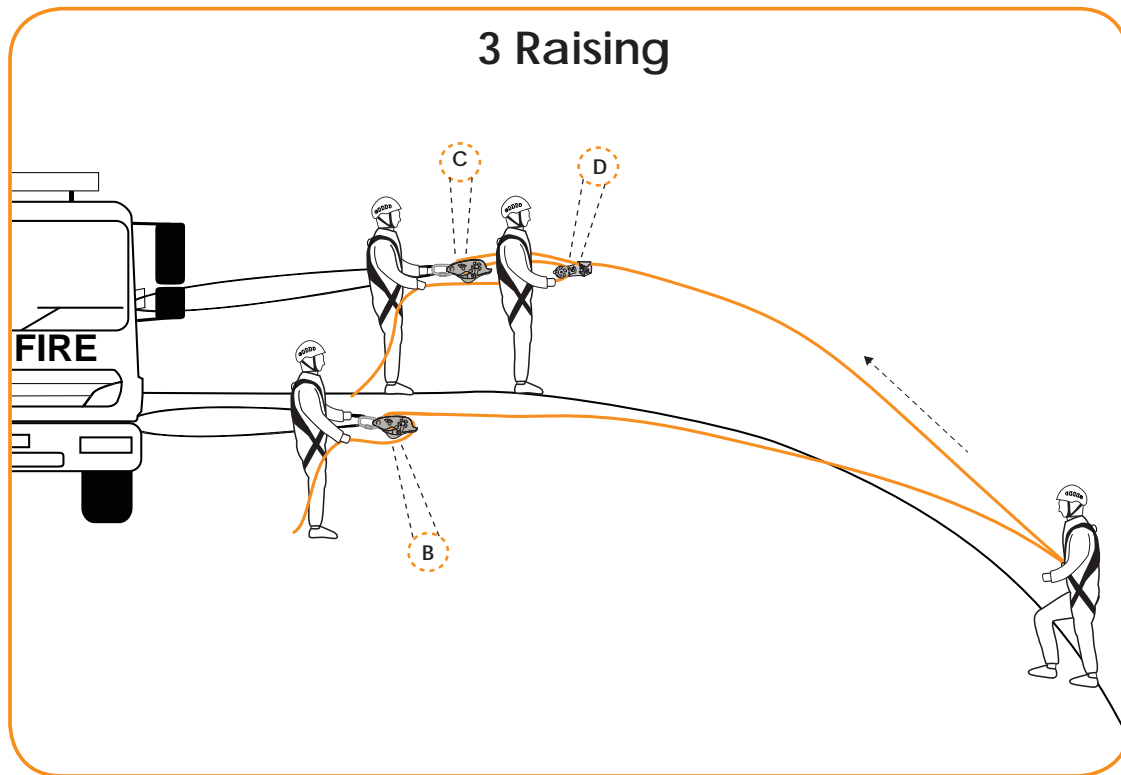

Using RescuePack Pro

Basic QUADRA Functions

Lowering (A)

Life-lining (B)

Raising (D)
Hurricane™

Locked off

Raising (C)

RescuePack Pro is a simple multi-functional rescue system – its primary function is to ensure firefighter safety but also enables the recovery of a casualty by raising and lowering.