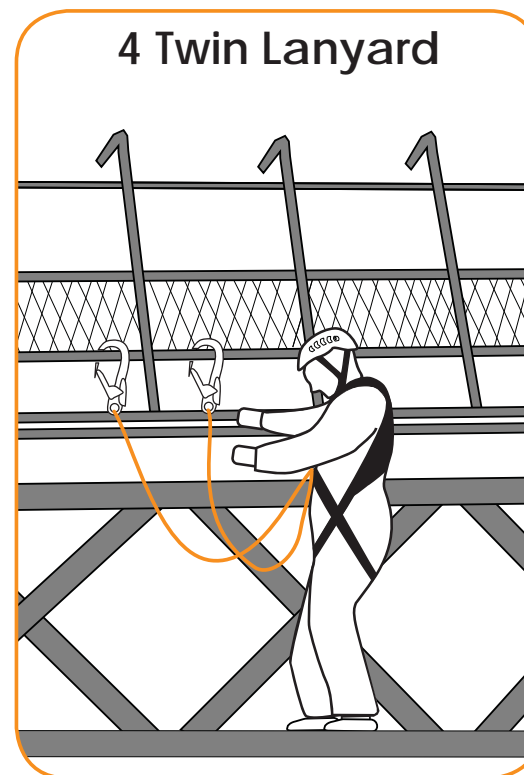

Using RescuePack Pro

Basic QUADRA Functions

Lowering (A)

Life-lining (B)

Raising (D)
Hurricane™

Locked off

Raising (C)

RescuePack Pro is a simple multi-functional rescue system – its primary function is to ensure firefighter safety but also enables the recovery of a casualty by raising and lowering.