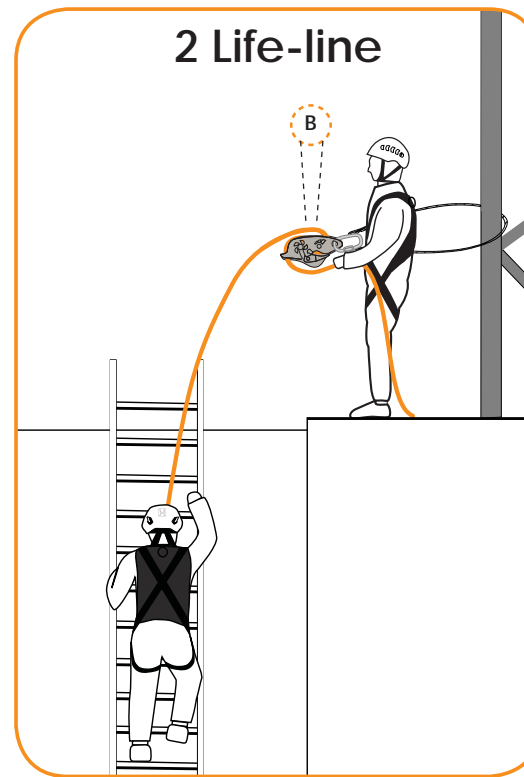

Using RescuePack Pro

Basic QUADRA Functions

Lowering (A)

Life-lining (B)

Raising (D)
Hurricane™

Locked off

Raising (C)

RescuePack Pro is a simple multi-functional rescue system – its primary function is to ensure firefighter safety but also enables the recovery of a casualty by raising and lowering.