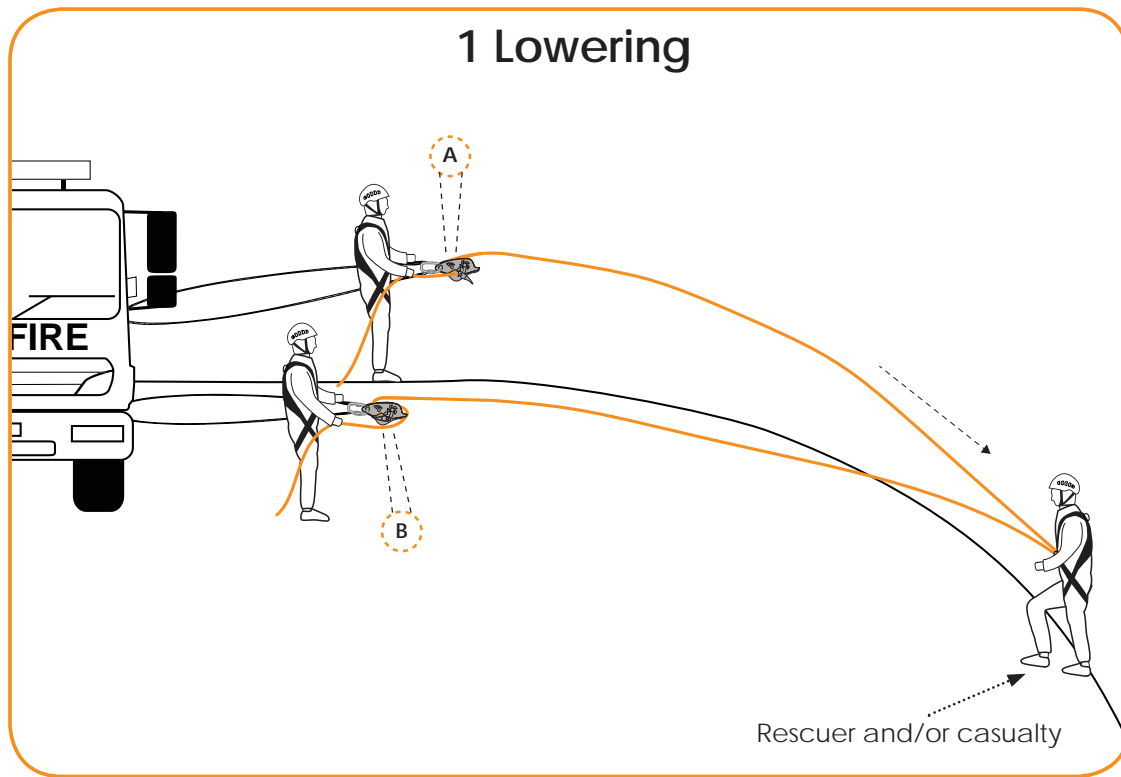

Using RescuePack Pro

Basic QUADRA Functions

Lowering (A)

Life-lining (B)

Raising (D)
Hurricane™

Locked off

Raising (C)

RescuePack Pro is a simple multi-functional rescue system – its primary function is to ensure firefighter safety but also enables the recovery of a casualty by raising and lowering.